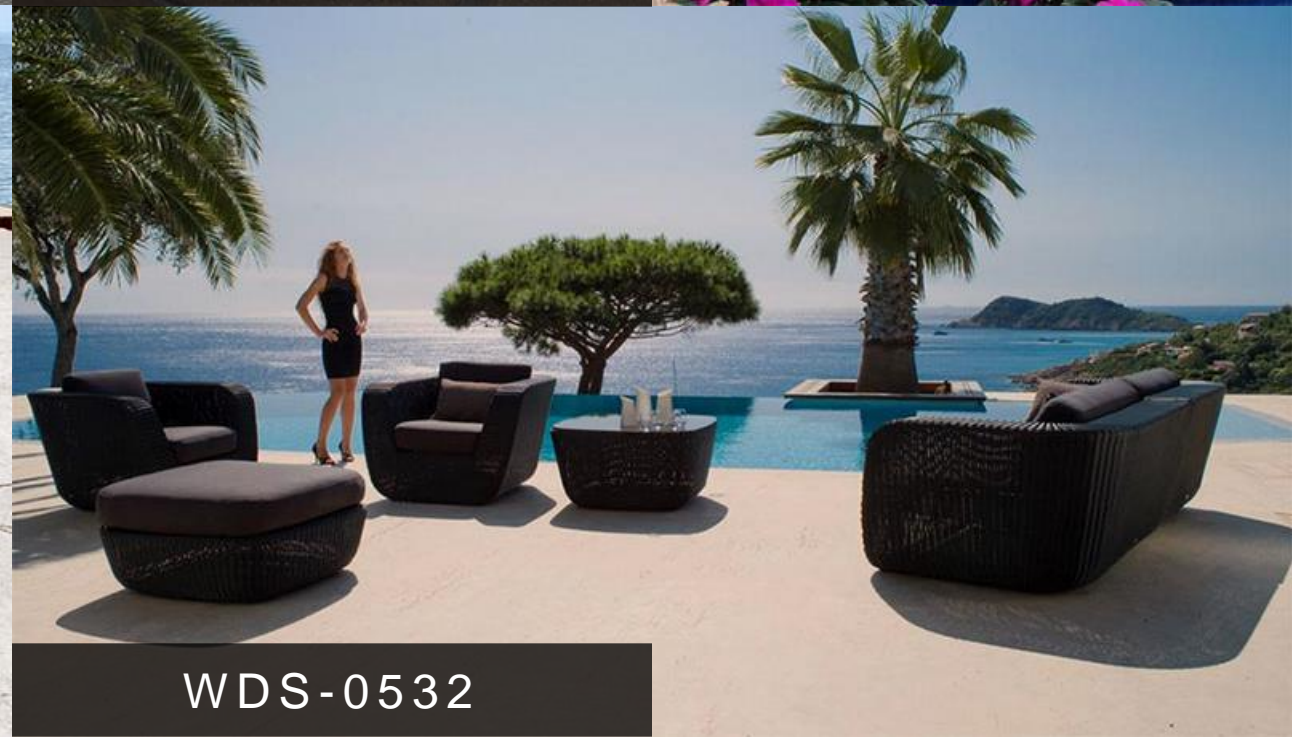

WDS-0536

WDS-0532