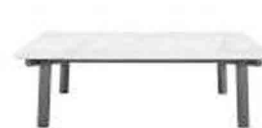

GF-067

THREE SEATER SOFA
REF.: GF/067/002

Three Seater Sofa with Aluminium frame powder coated, Woven with Outdoor Rope.
(Dimensions: W238 x D94 x H80 x SH39 cm.)

GF-067

COFFEE TABLE WITH MARBLE/GRANITE TOP
REF.: GF/067/003