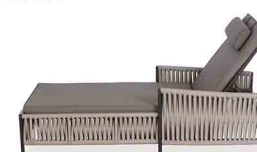

GF-042

DOUBLE SEATER SOFA
REF.: GF/042/003

Single Seater Sofa with Aluminium frame powder coated, Woven with Synthetic Rope.
(Dimensions: W80 x D80 x H75 x SH40 cm.)

GF-042

LOUNGER
REF.: GF/042/004

Sunlounger with Aluminium frame powder coated, Woven with Synthetic Rope.
(Dimensions: W80 x D200 x H48 x SH35 cm.)