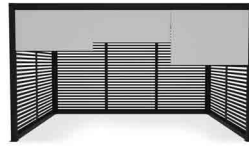

Cabana Large with Aluminium frame powder coated, Top in PVC Coated Fabric, 3 Sides Curtain & 1 Side Aluminium Louvers.
(Dimensions: W300 x D300 x H250 cm.)

GF-037

CABANA L DOUBLE
REF.: GF/037/002

Cabana Large Double with Aluminium frame powder coated, Top in PVC Coated Fabric, 2 Sides Curtain & 3 Side Aluminium Louvers.
(Dimensions: W440 x D300 x H250 cm.)