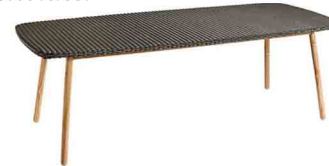

GF-016
RECTANGULAR DINING TABLE WITH GLASS TOP
REF.: GF/016/007