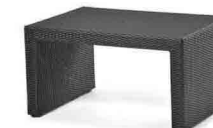

GF-030

COFFEE TABLE WITH GLASS TOP
REF.: GF/030/004