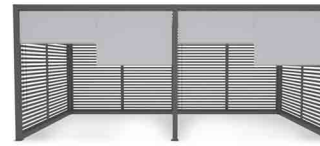

GF-037

CABANA XL
REF.: GF/037/003

Cabana Extra Large with Aluminium frame powder coated, Top in PVC Coated Fabric, 1 Sides Curtain & 3 Side Aluminium Louvers.
(Dimensions: W600 x D300 x H250 cm.)