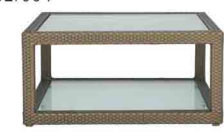

GF-002
CENTER TABLE WITH GLASS TOP
REF.: GF/002/004