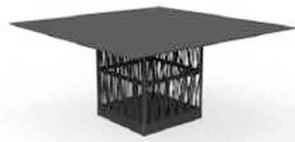

GF-057

DINING TABLE WITH HPL TOP
REF.: GF/057/002