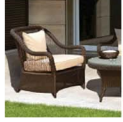

GF-159

THREE SEATER SOFA
REF.: GF/159/001

Depth x width x height: 75 x 185 x 85 cm