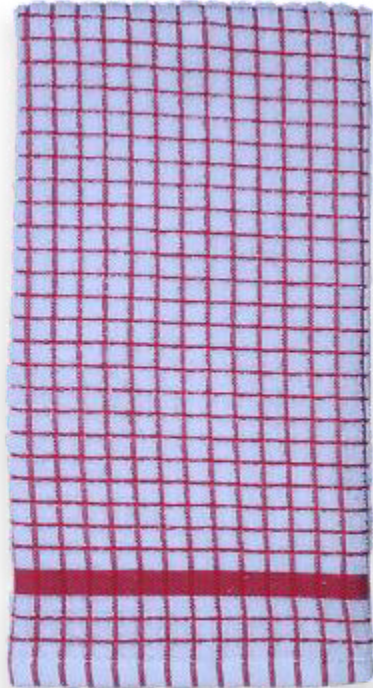

Square YD Towels

- 20/d Ring Spun Carded
- 50x70 Cm (20x28 Inches)
- 370 GSM
- Price US $/Pc:

High quality towels made out of fine, long cotton fiber with excellent absorbance and fluffiness.