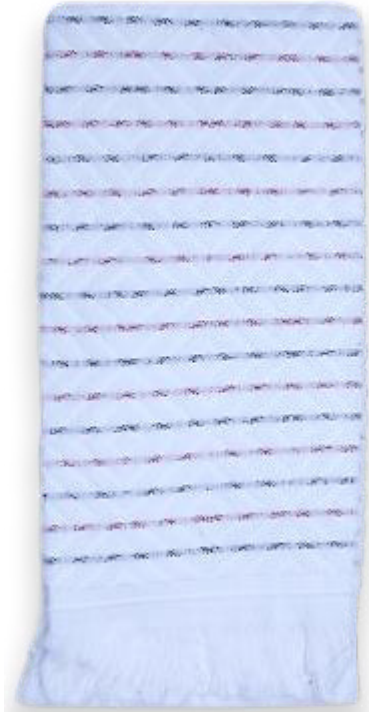

Velour Kitchen Towels

- ▶ 20/d Ring Spun Carded
- ▶ 41 x 66 Cm (16x27 Inches)
- ▶ 450 GSM (3.22 Lbs/Dz)
- ▶ Price US \$/Pc:

Extremely Soft and fluffy Jacquard
Kitchen towels with fringes.

Yarn dyed Kitchen Towels